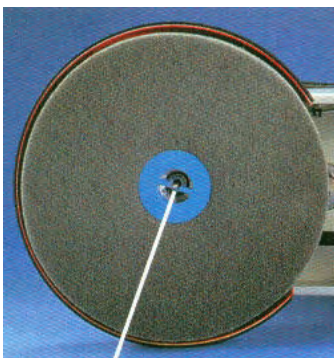

Phoenix Titan 24 LS

EPA and CARB Approved

**AIR
COOLED
ENGINE**

True LPG carburetor...Cleaner Burning.
Less maintenance required.

Tilts back for easy pad change.

Center Feed Spray.

Hour Meter...Positioned in
upper handle. Stays clean and
easy to read.

12V Battery Key Start.
Oil Warning Light.

Foam Loaded Pad Holder...Most effective
method for cleaning and polishing uneven floors.

Manufactured & Distributed by:
Swiss Clean, Inc. ®
3650 44th St. SE
Kentwood, Michigan 49512
616-698-9240