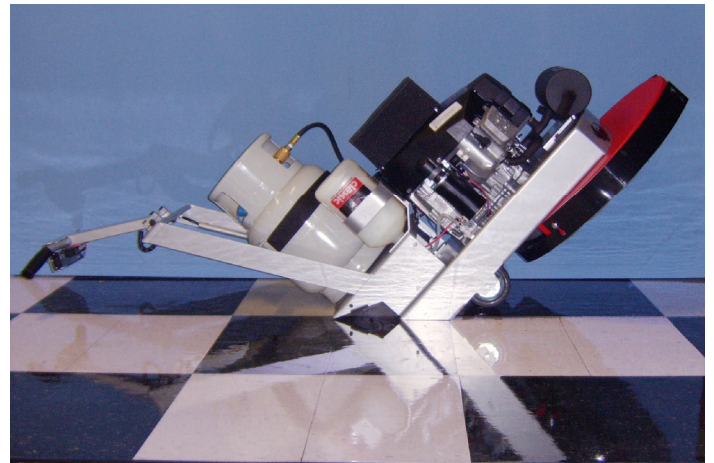

Phoenix Titan 24 LS

EPA and CARB Approved

**AIR
COOLED
ENGINE**

True LPG carburetor...Cleaner Burning.
Less maintenance required.

Tilts back for easy pad change.

Center Feed Spray.

Hour Meter...Positioned in
upper handle. Stays clean and
easy to read.

12V Battery Key Start.
Oil Warning Light.

Foam Loaded Pad Holder...Most effective
method for cleaning and polishing uneven floors.

Manufactured & Distributed by:
Swiss Clean, Inc. ®
3650 44th St. SE
Kentwood, Michigan 49512
616-698-9240