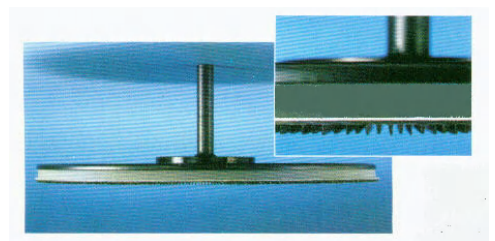

Phoenix Titan 24 LS

EPA and CARB Approved

**AIR
COOLED
ENGINE**

True LPG carburetor...Cleaner Burning.
Less maintenance required.

Tilts back for easy pad change.

Center Feed Spray.

Hour Meter...Positioned in
upper handle. Stays clean and
easy to read.

12V Battery Key Start.
Oil Warning Light.

Foam Loaded Pad Holder...Most effective
method for cleaning and polishing uneven floors.

Manufactured & Distributed by:
Swiss Clean, Inc. ®
3650 44th St. SE
Kentwood, Michigan 49512
616-698-9240